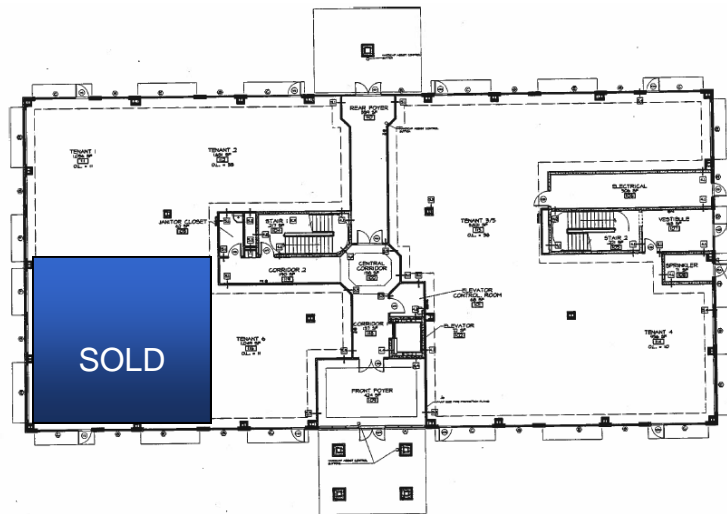

FIRST FLOOR