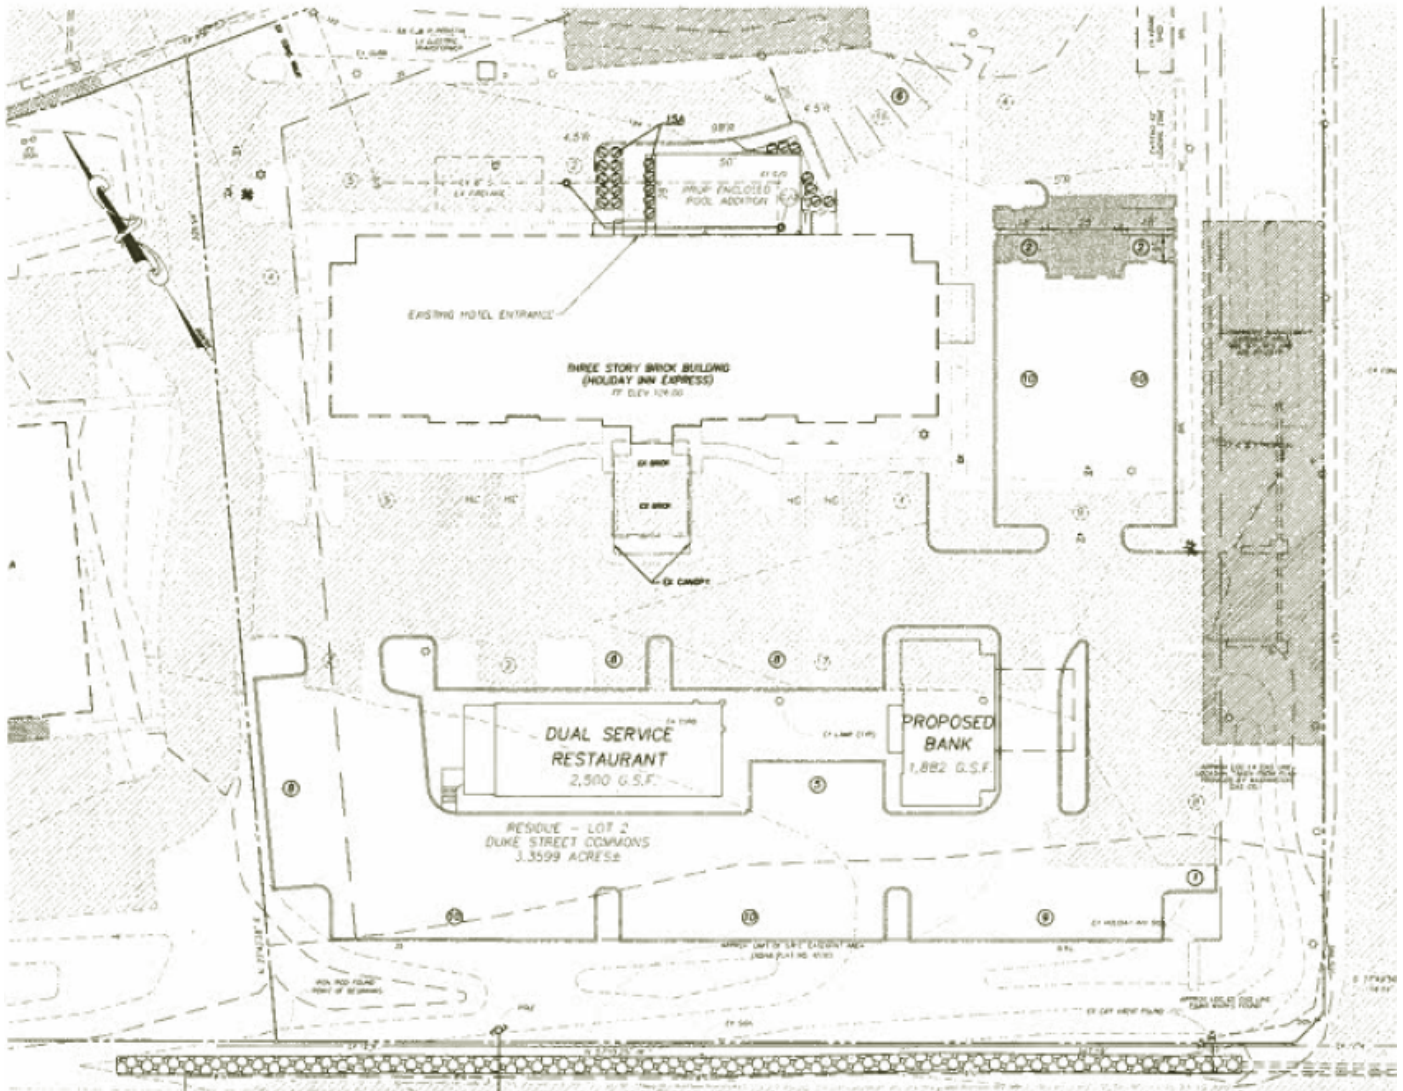

Proposed Layout

4475 REGENCY PLACE, SUITE 101, WHITE PLAINS, MARYLAND 20695
OFFICE (301) 632-6320 Fax (301) 632-6323 WWW.SHASHO.COM