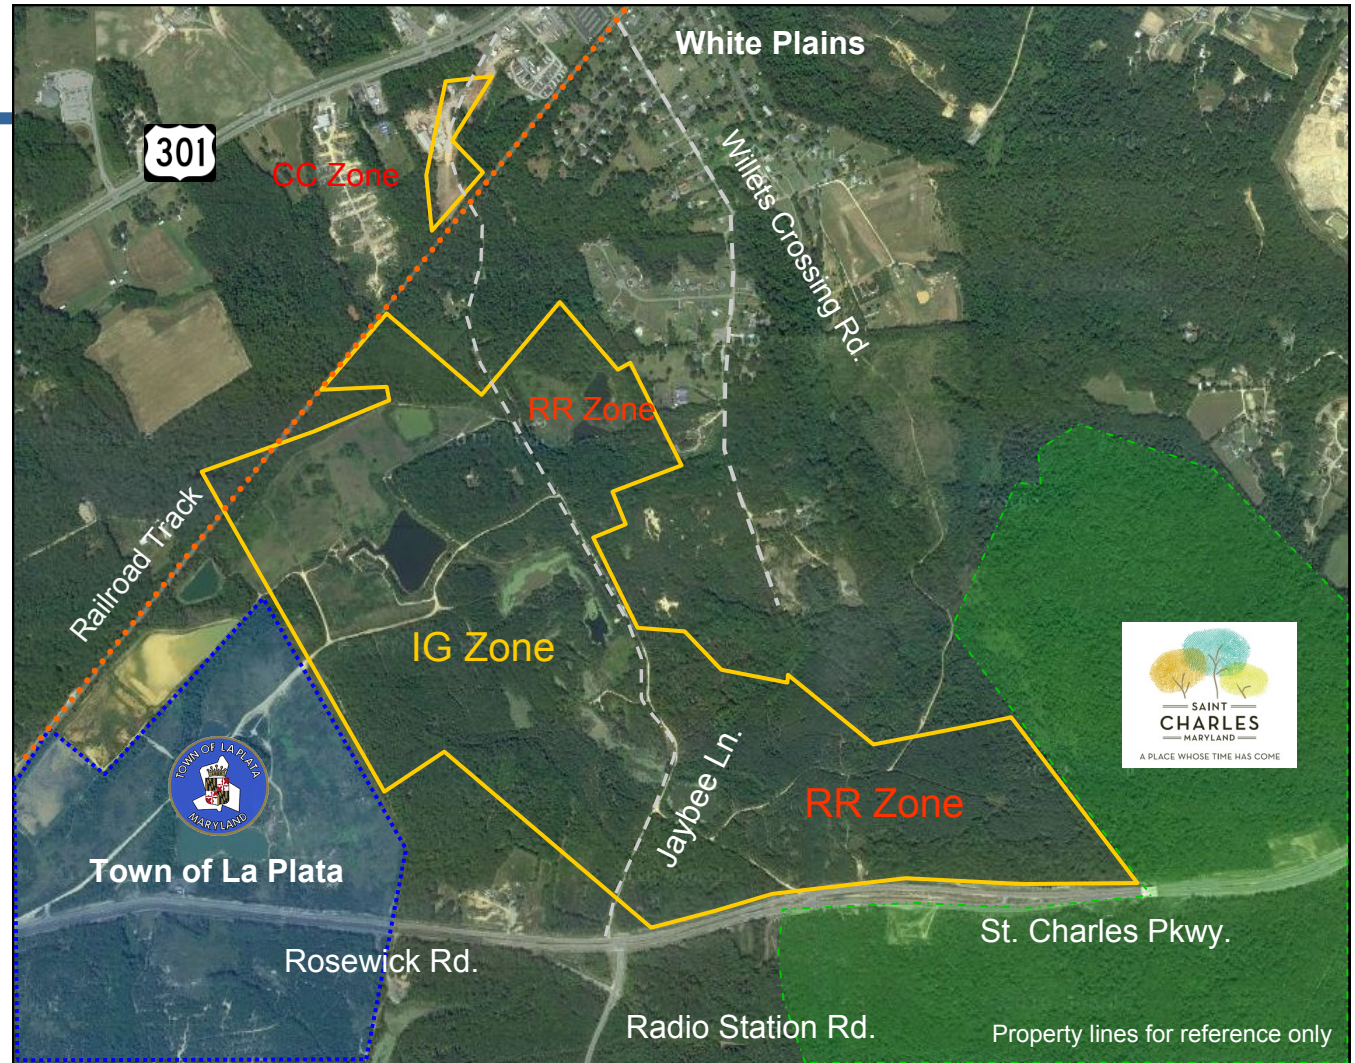

**LAND FOR SALE  
WHITE PLAINS, MD**

- 435 +/- Acres
- IG, RR & CC Zoning
- Excellent for large industrial users.
- Suitable for Mixed Use Residential Commercial Project
- Located on Rosewick Road
- Extensive engineering completed
- Minutes from St. Charles, Waldorf, and the Town of La Plata
- County road easement thru the property