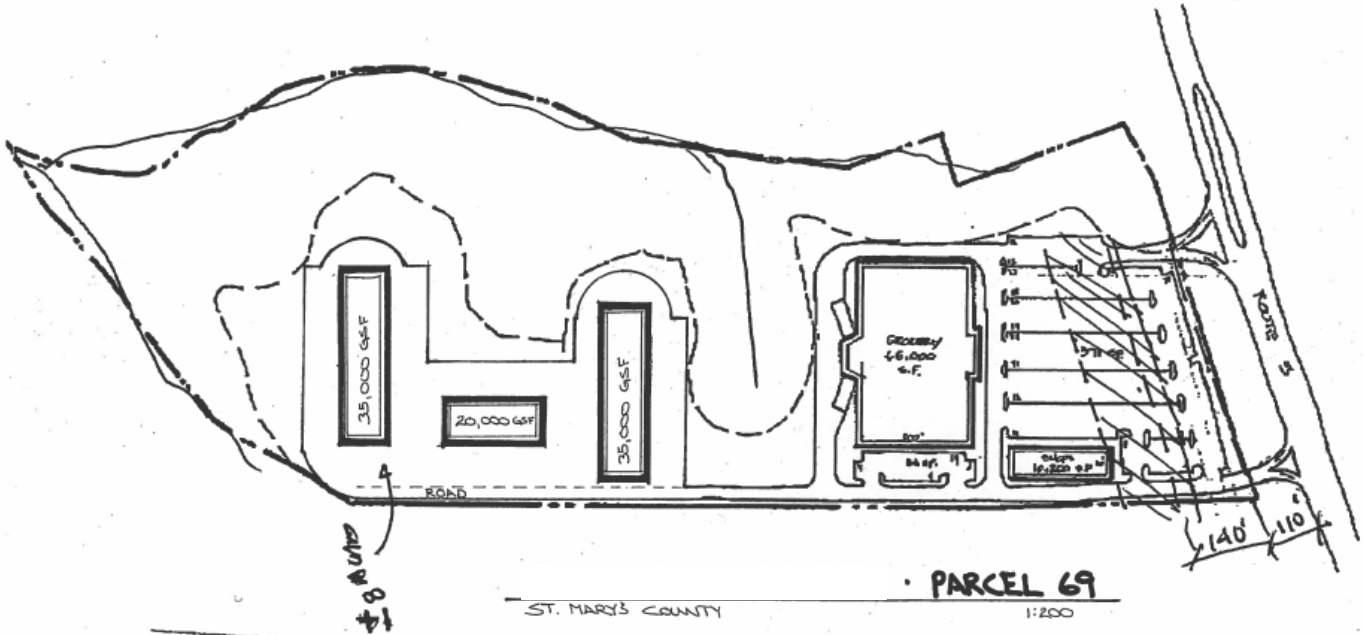

For More Information
Please Contact:

Ray Mertz RMertz@Makekin.com
(301) 632-6320 Fax (301) 632-6323

4475 REGENCY PLACE, SUITE 101
WHITE PLAINS, MARYLAND 20695

Shasho.com

CONCEPT PLAN

Information herein has been obtained from sources believed to be reliable. While we do not doubt its accuracy, we have not verified it and make no guarantee, warranty or representation about it. References to square footage or age are approximate. Any information of special interest should be obtained through independent verification. Buyer or Tenant bears all risk for any inaccuracies.