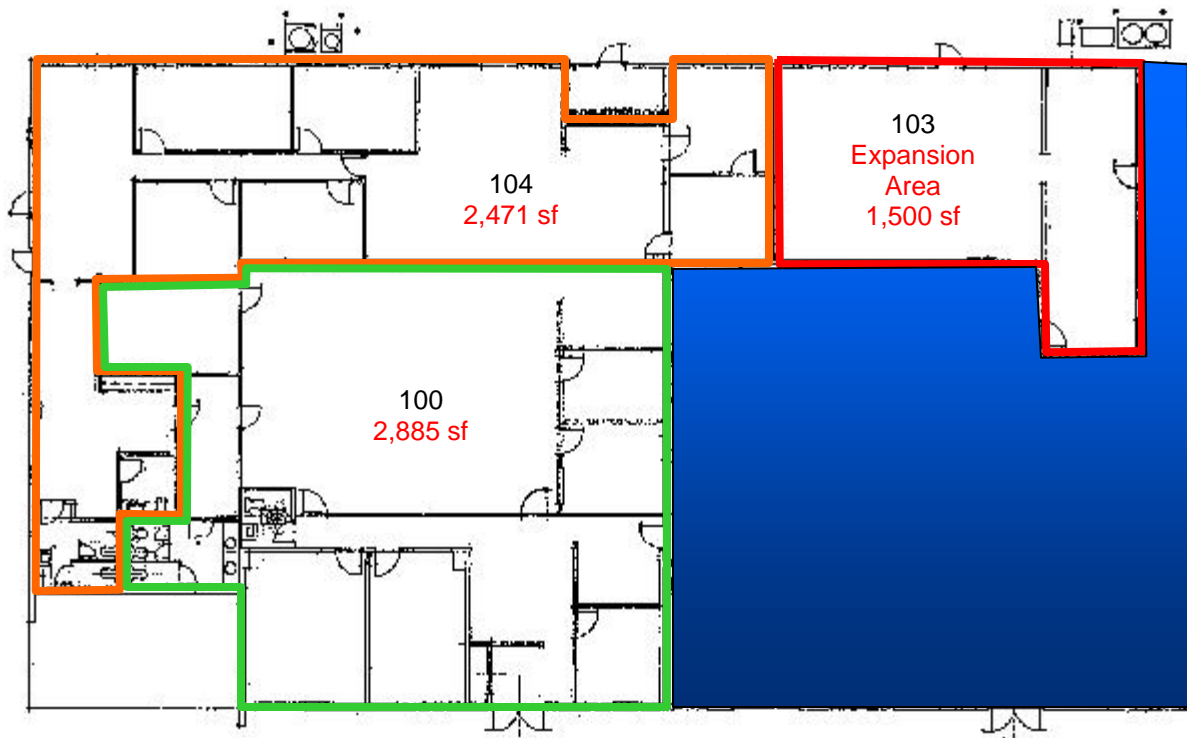

THE WALLINGSFORD BUILDING

1 POST OFFICE RD. WALDORF, MD

4475 REGENCY PLACE, SUITE 101, WHITE PLAINS, MD 20695
OFFICE (301) 632-6320 . FAX (301) 632-6323 . www.Shasho.com